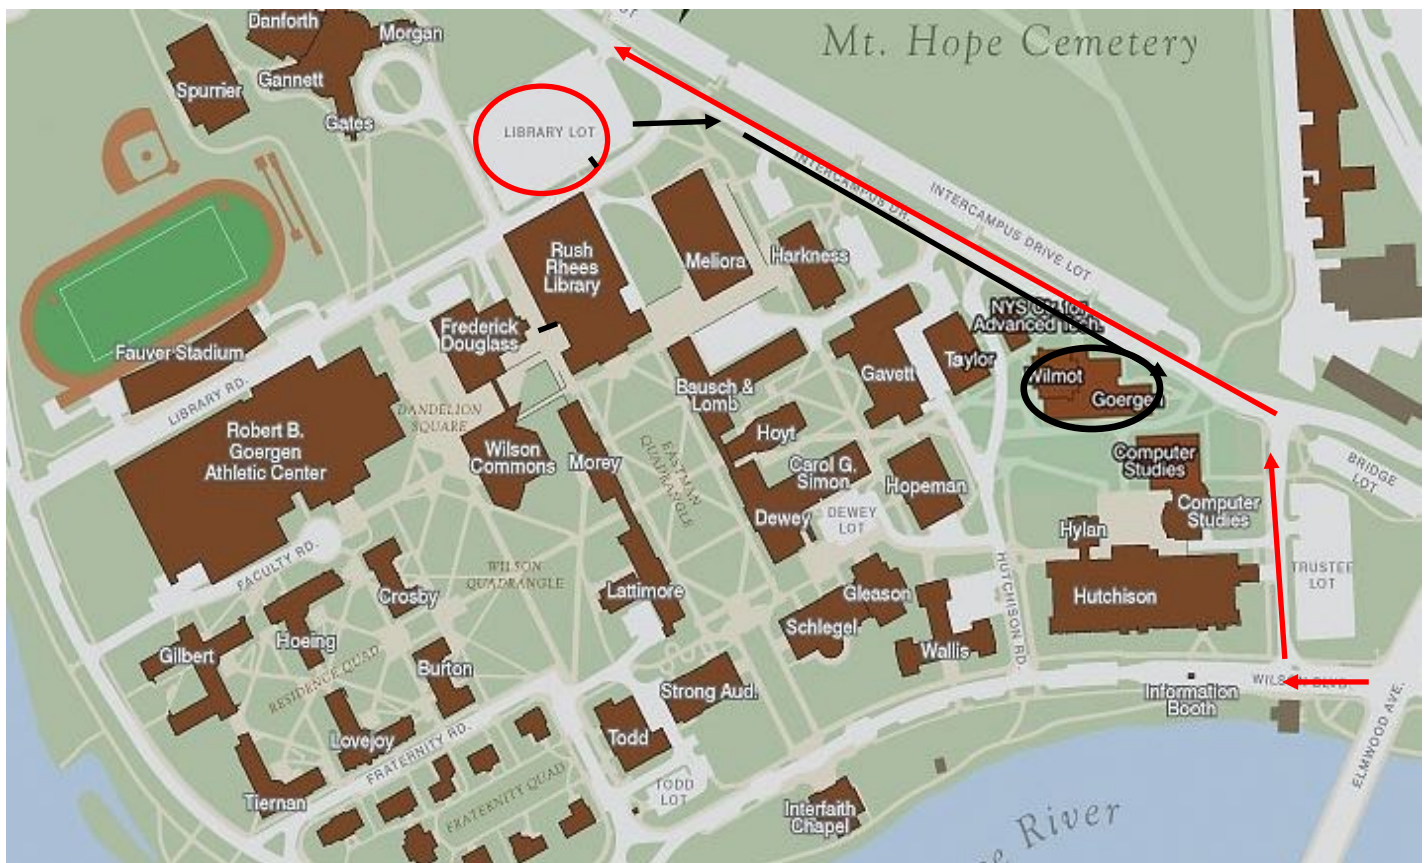

Parking Directions, Industrial Associates Fall 2023.

The Institute of Optics Address: 480 Intercampus Drive, Rochester NY,
14627.

Red = Driving Directions

Black = Walking Directions

Once you enter the University of Rochester River Campus from Elmwood Avenue, turn right on Trustee Road, then left on Intercampus Drive and follow the road until you get to the Library Lot's main entrance on your left.

If you are entering from the Ford Bridge/ Wilson Boulevard side, please go straight on Wilson Boulevard, then turn left on Intercampus Drive, drive up the hill and you will see the Library Lot's entrance on your right.

At the gate, please use **parking code 243899 #** (make sure to enter '#' key at the end of the number).